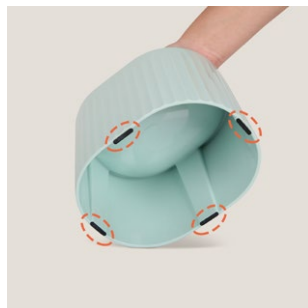

颜色 & 图案
定制
Colors & Patterns
Customization

婴儿食品级密胺材质,安全不挂油
表面光滑易清洗
200ml大容量:满足大胃口猫咪一天的饮水量
17cm广碗径,大脸猫也能轻松进食

Food-grade melamine material, safe and oil free.
Smooth surface, easy to clean.
Anti-skid rubber pads at the bottom.

罗马加高碗 Raised Cat Bowl

C-F-006

材 质 : 密胺	Material : Melamine
净 重 : 630g(容量: 400ml)	Net Weight : 1.4 lb(Capacity: 13.5oz)
产 品 尺 寸 : 190*150*120mm	Product Size : 7¹/₂"*5⁷/₈"*4³/₄"
包 装 尺 寸 : 213*166*142mm (纸盒包装)	Package Size : 8³/₈"*6¹/₂"*5⁵/₈"
外 箱 尺 寸 : 449*515*454mm(18个/箱)	Carton Size : 17⁵/₈"*20¹/₄"*17⁷/₈"(18PCS/CARTON)
适 用 对 象 : 猫	Suitable for : Cat

颜色 & 图案
定制
Colors & Patterns
Customization

C-F-009-TC

C-F-009-OW

C-F-009-BE

减轻颈部负担,预防猫咪下巴粉刺
减少细菌生长,易于清洁,对宠物更安全

Reduce Neck Burden, Prevent Feline Chin Acne.
Reduce the growth of bacteria, Easy to clean, Safer for pets.

亲子猫碗套装 Set of Bald Eagle Pattern

材 质 : 陶瓷	Material : Ceramics
净 重 : 670g(容量: 300ml),杯: 526g(容量: 500ml)	Net Weight : bowl:1.5lb(Capacity:10.1oz),cup:1.2lb(Capacity:16.9oz)
产 品 尺 寸 : 碗:146*139*120mm,杯:133*88*120mm	Product Size : bowl:5³/₄"*5¹/₂"*4³/₄",cup:5¹/₄"*3¹/₂"*4¹/₂"
包 装 尺 寸 : 272*169*150mm (纸盒包装)	Package Size : 10³/₄"*6⁵/₈"*5⁷/₈"
外 箱 尺 寸 : 353*568*480mm(12个/箱)	Carton Size : 13⁷/₈"*22³/₈"*18⁷/₈"(12PCS/CARTON)
适 用 对 象 : 猫,铲屎官	Suitable for : Cat, Catkeeper