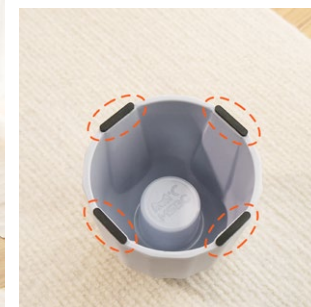

颜色 & 图案定制
Colors & Patterns Customization

一碗多用,随心双拼.宽径浅口,科学护颈.

底部防滑,分离底座,方便添洗.

Multi-functional bowl, dual-purpose design.

Wide diameter and shallow mouth, scientifically protecting the neck.

Non-slip bottom, detachable base, easy to add and wash.

彩贝碗-平碗 Flat Bowl

C-F-014

材质: 密胺	Material: Melamine
净重: 325g(容量: 200ml)	Net Weight: 0.7 lb(Capacity: 6.8oz)
产品尺寸: 140*140*121mm	Product Size: 5¹/₂"*5¹/₂"*4³/₄"
包装尺寸: 146*146*134mm(纸盒包装)	Package Size: 5³/₄"*5³/₄"*5¹/₄"
外箱尺寸: 453*453*566mm(36个/箱)	Carton Size: 17⁷/₈"*17⁷/₈"*22¹/₄"(36PCS/CARTON)
适用对象: 猫	Suitable for: Cat

彩贝碗-斜碗 Oblique Bowl

C-F-014-X

材质: 密胺	Material: Melamine
净重: 338g(容量: 125ml)	Net Weight: 0.7 lb(Capacity: 4.2oz)
产品尺寸: 136*133*146mm	Product Size: 5³/₈"*5¹/₄"*5³/₄"
包装尺寸: 146*146*133mm(纸盒包装)	Package Size: 5³/₄"*5³/₄"*5¹/₄"
外箱尺寸: 453*453*566mm(36个/箱)	Carton Size: 17⁷/₈"*17⁷/₈"*22¹/₄"(36PCS/CARTON)
适用对象: 猫	Suitable for: Cat