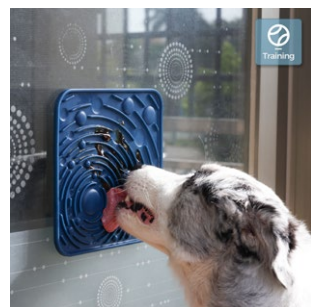

颜色 & 图案定制
Colors & Patterns Customization

轻舔慢食

立体纹路帮助爱宠清洁舌苔,改善口气问题

食品级硅胶材质,安全无异味,舔食更安心,柔韧硅胶材质,任意折叠清洗

Lick and eat slowly.

Raised lines help clean pet's tongue coating to prevent bad breath.

Food grade silicone material, safe and odorless.

星系花生酱盘 Galaxy Lick Mat

D-F-002

材质: 硅胶	Material: Silicagel
净重: 180g	Net Weight: 0.4 lb
产品尺寸: 200*200*10mm	Product Size: 7⁷/₈"*7⁷/₈"*3³/₈"
包装尺寸: opp袋包装尺寸: 250*250mm	Package Size: 9⁷/₈"*9⁷/₈"
外箱尺寸: 480*400*420mm(167个/箱)	Carton Size: 18⁷/₈"*15³/₄"*16¹/₂"(167PCS/CARTON)
适用对象: 猫,犬	Suitable for: Cat, Dog