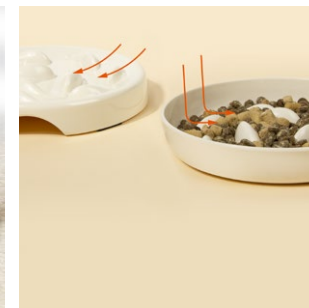

顏色與圖案可定制
Colors & Patterns Customization

产品新升级,碗沿加高
减少食物的溢出
更适合喜欢推着食物吃的猫咪

The product is newly upgraded and the bowl rim is raised.
Reduce food spillover.
It is more suitable for Cats who like to push food.

圆形金鱼慢食碗 Goldfish Slow Eating Bowl

材 质 : 密胺	Material : Melamine
净 重 : 135g	Net Weight : 0.3 lb
产品尺寸 : 160*160*28mm	Product Size : 6¹/₄"*6¹/₄"*1¹/₈"
包装尺寸 : 166*166*32mm (纸盒包装)	Package Size : 6¹/₂"*6¹/₂"*1¹/₄"
外箱尺寸 : 513*347*350mm(60个/箱)	Carton Size : 20¹/₄"*13⁵/₈"*13³/₄"(60PCS/CARTON)
适用对象 : 猫	Suitable for : Cat