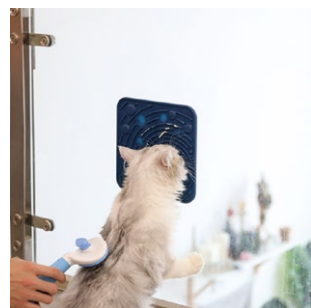

颜色 & 图案定制
Colors & Patterns Customization

轻舔慢食

立体纹路帮助爱宠清洁舌苔,改善口气问题

食品级硅胶材质,安全无异味,舔食更安心,柔韧硅胶材质,任意折叠清洗

Lick and eat slowly.

Raised lines help clean pet's tongue coating to prevent bad breath.

Food grade silicone material, safe and odorless.

星系花生酱盘 Galaxy Lick Mat

D-F-002

材质: 硅胶	Material: Silicagel
净重: 180g	Net Weight: 0.4 lb
产品尺寸: 200*200*10mm	Product Size: 7⁷/₈"*7⁷/₈"*3³/₈"
包装尺寸: opp袋包装尺寸: 250*250mm	Package Size: 9⁷/₈"*9⁷/₈"
外箱尺寸: 480*400*420mm(167个/箱)	Carton Size: 18⁷/₈"*15³/₄"*16¹/₂"(167PCS/CARTON)
适用对象: 猫,犬	Suitable for: Cat, Dog