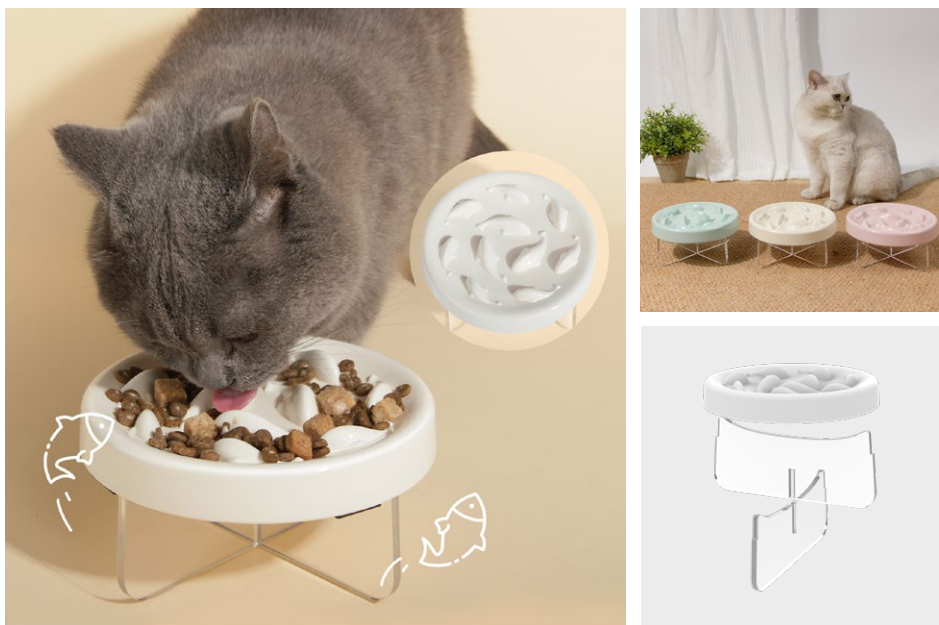

颜色 & 图案
定制
Colors & Patterns
Customization

加高防噎,打造健康猫生,深度、大小专为猫咪研发
有效缓食,呵护猫咪肠胃
亚克力底座耐候性强,防霉不易滋生细菌

Raised anti-choke food plate,protect your Cat health.
Depth and size are specially developed for Cats.
Slow down eating,protect your Cat's stomach.
Acrylic base have nice weatherability,it is not easy to breed bacteria.

加高金鱼慢食盘-小号 Raised Anti-Choke Food Plate(Fish Shap)

材 质 : 密胺,亚克力	Material : Melamine,Acrylic
净 重 : 250g	Net Weight : 0.6 lb
产 品 尺 寸 : 160*160*80mm	Product Size : 6¹/₄"*6¹/₄"*3¹/₈"
包 装 尺 寸 : 170*160*45mm(纸盒包装)	Package Size : 6³/₄"*6¹/₄"*1³/₄"
外 箱 尺 寸 : 340*350*400mm(32个/箱)	Carton Size : 13³/₈"*13³/₄"*15³/₄"(32PCS/CARTON)
适 用 对 象 : 猫	Suitable for : Cat