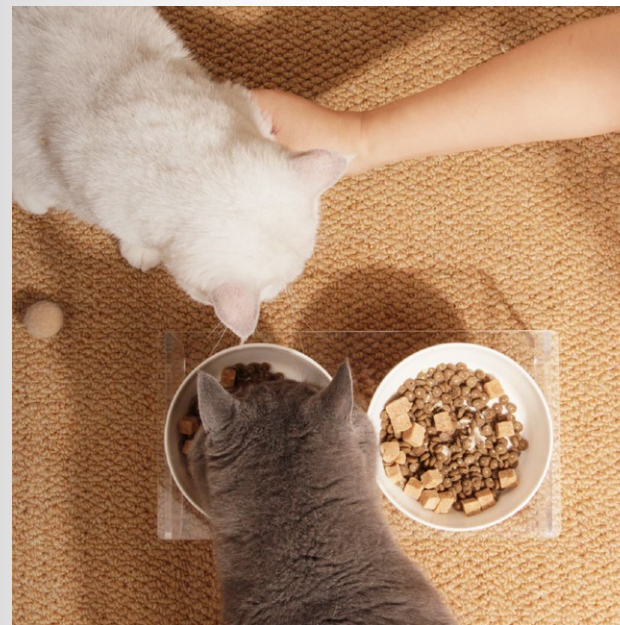

颜色 & 图案
定制
Colors & Patterns
Customization

C-F-026-S-WW

C-F-026-S-BU

半封闭的空间,给猫咪满满的安全感
双面猫洞,正反两面都可以随意进出
一板多用,磨爪休憩两不误,可躺可玩

Provides a half-closed private space for resting.
Two small holes on the front and back sides as a tunnel for Cat to play.
For Cat grinding claw and resting,play and lie.
High-density corrugated cardboard,stability and solidity.

亚克力架猫碗 Cat Bowl(Set of 2)

材 质 : 密胺,亚克力	Material : Melamine,Acrylic
净 重 : 450g(容量: 250ml*2)	Net Weight : 1lb(Capacity: 8.5oz*2)
产 品 尺 寸 : 290*150*100mm	Product Size : 11³/₈"*5⁷/₈"*3⁷/₈"
包 装 尺 寸 : 300*160*75mm(纸盒包装)	Package Size : 11³/₄"*6¹/₄"*3"
外 箱 尺 寸 : 320*500*560mm(21个/箱)	Carton Size : 12⁵/₈"*19⁵/₈"*22"(21PCS/CARTON)
适 用 对 象 : 猫	Suitable for : Cat