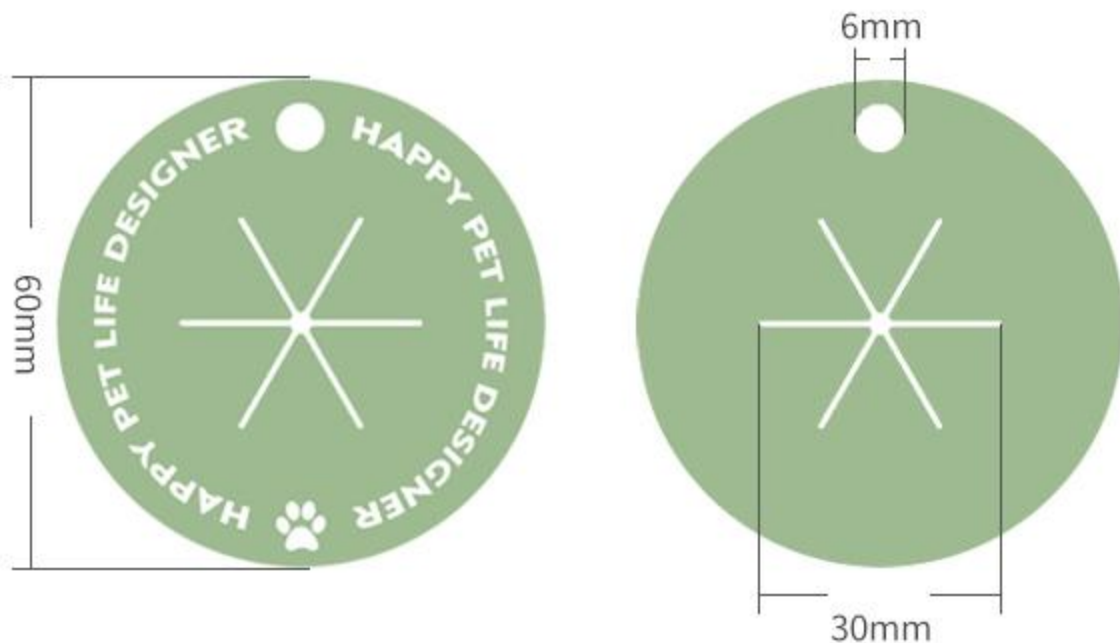

COLOR : 

It can be used with a variety of hooks

OVAL WINDOW
FOR EASY EXTRACTION

SMALL AND PORTABLE
EASY TO MASTER

Poop Bag Dispenser

NAME : Poop Bags Dispenser

MATERIAL : PP (or Wheat Straw or Degradable Material)

SIZE : As shown in the figure

Poop Bag Dispenser

PD010

POOP BAGS DISPENSER

Eco-friendly

Twine design, environmental protection and wear resistance, long rope is easy to hang in any position.

Sulfate Coniferous Wood Pulp

Based on nature, return to nature.

Poop Bag Clip

Name: Pet Poop Bag Clip Brand: BOBO&YOYO
Material: PVC Size: 60x60x5mm
Color: Green Blue Purple Black Pink (Customizable)

It can be matched with most traction ropes on the market.