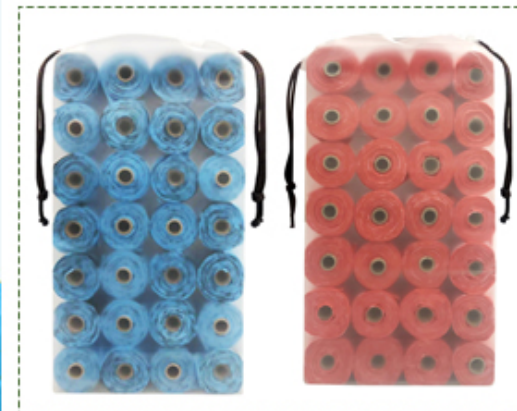

Poop Bag

Item NO.PG0011

POINT
BREAK
NOTCH

EASY TO
CARRY

DURABLE

CLEANER

NOT FOR
HOME COMPOST

NOT
LITTERING