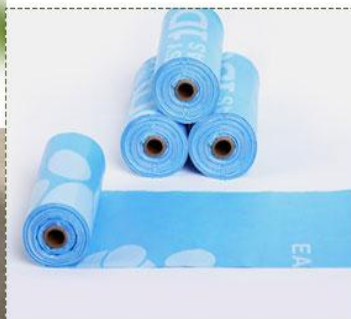

NAME	Dog Poop Bags
MATERIAL	Compostable Material, Starch-base
SIZE	23x33cm (9x13in)
WEIGHT	30g / Bag
SPECIFICATION	15bags/roll ; 9rolls/box , 18rolls/box , 36rolls/box