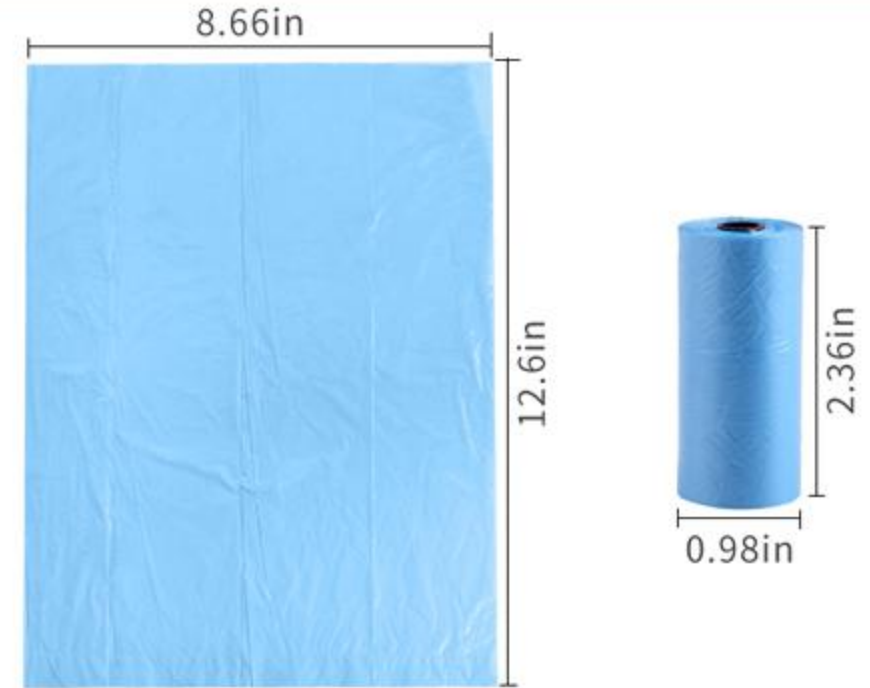

NAME : Outdoor Poop Bags Set

MATERIAL : HDPE+EPI

SIZE : 23x33cm (9x13in) / 4x10cm (1.57x3.94in)

SPECIFICATION : 15bags/roll

Poop Bag

Item NO.PG0015

NAME	Portable Dog Poop Bags
MATERIAL	HDPE
SIZE	22x32cm (8.66x12.6in)
WEIGHT	16g
SPECIFICATION	15bags / roll