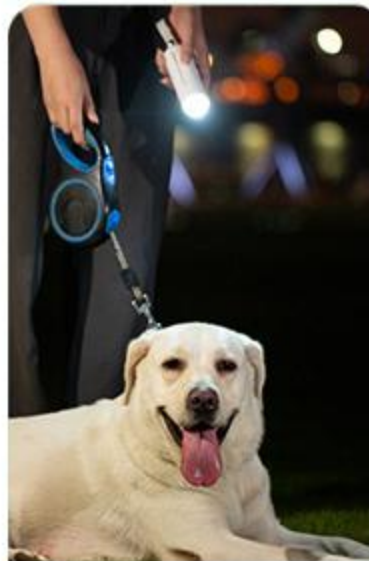

Walking dog at night