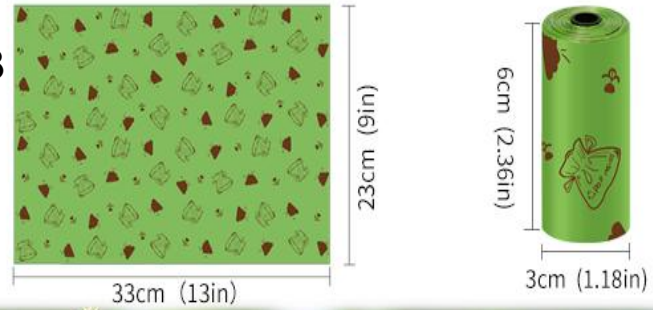

Poop Bag

Item NO.PG002
100% Biodegradable

NAME	Corn Starch Base Dog Poop Bags			
MATERIAL	PE+Corn starch base			
SKU	SIZE	WEIGHT	CARTON	
15/Box	16.2*9.7*6.5cm (6.4x3.8x2.6in)	590g	53*23*29cm (21x9x11.4in)	20/carton (12kg)
24/Box	23*13*6.5cm (9x5.1x2.6in)	941g	53*23*29cm (21x9x11.4in)	16/carton (15.7kg)
1 Volume	23x33cm (9x13in)	36g	48*30*35cm (19x12x14in)	750/carton (28kg)

RAW MATERIALS

PROCESSING

USE

RETURN TO NATURE

DEGRADATION

DISCARD

Poop Bag Item NO.PG003

NAME	EPI Degradable Dog Poop Bags
MATERIAL	EPI+HDPE
SIZE	23x33cm (9x13in) / 3x6cm(1.18x2.36in)
THICKNESS	0.012mm
COLOR	Customizable