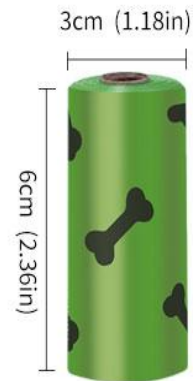

NAME	Dog Poop Bags
MATERIAL	Compostable Material, Starch-base
SIZE	23x33cm (9x13in)
WEIGHT	30g / Bag
SPECIFICATION	15bags/roll ; 9rolls/box , 18rolls/box , 36rolls/box

Poop Bag

PG009

NAME	Dog Poop Bags
MATERIAL	PBAT+PLA Corn starch
SIZE	23x33cm (9x13in)
WEIGHT	30g - 45g / Roll
COLOR	Customizable
SPECIFICATION	15bags/roll ; 8rolls/box , 18rolls/box