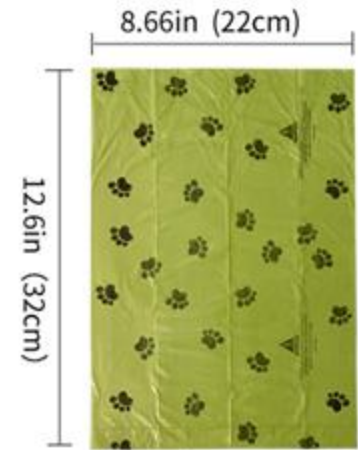

Poop Bag

Item NO.PG004

DURABLE

EASY TO CARRY

POINT
BREAK
NOTCH

CLEANER

4 Rolls+
1 Capsule Dispenser