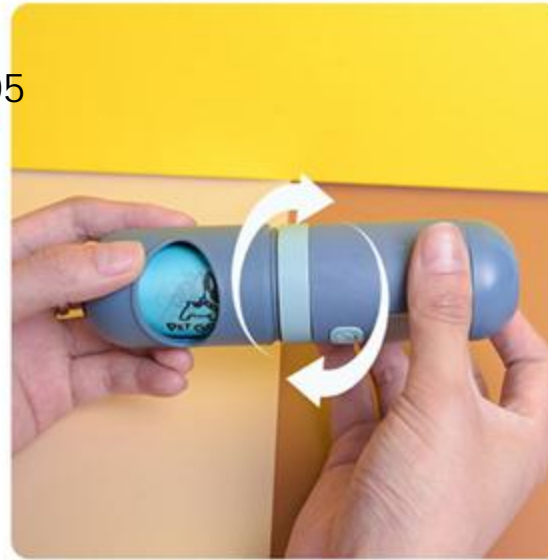

Poop bags

Hidden charging port, not easy to damage.

Can be used to hang used poop bags.

On-off key

Hold down to unlock/close

Press once - Yellow light

Press twice - UV light

Press three times -
Red flashing light