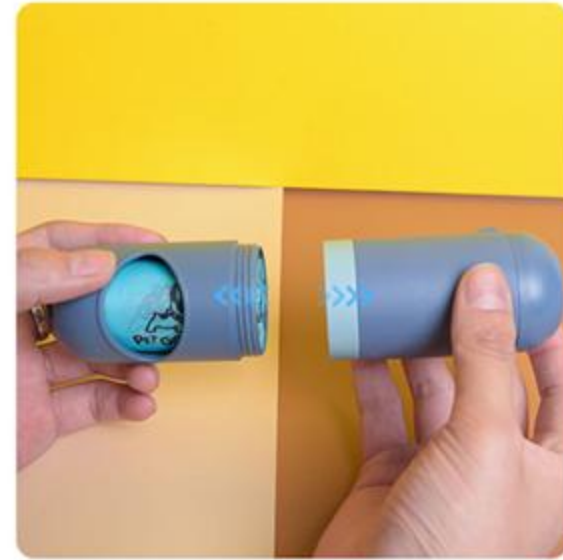

Poop bags

Hidden charging port, not easy to damage.

Can be used to hang used poop bags.

On-off key

Hold down to unlock/close

Press once - Yellow light

Press twice - UV light

Press three times -
Red flashing light