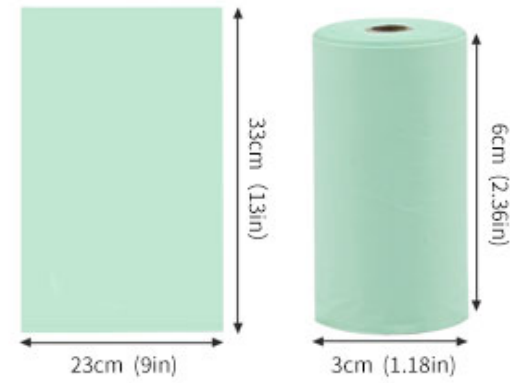

NAME	Dog Poop Bags
MATERIAL	Compostable Material, Starch-base
SIZE	23x33cm (9x13in)
WEIGHT	30g / Bag
SPECIFICATION	15bags/roll ; 9rolls/box , 18rolls/box , 36rolls/box

Poop Bag

PG009

NAME	Dog Poop Bags
MATERIAL	PBAT+PLA Corn starch
SIZE	23x33cm (9x13in)
WEIGHT	30g - 45g / Roll
COLOR	Customizable
SPECIFICATION	15bags/roll ; 8rolls/box , 18rolls/box