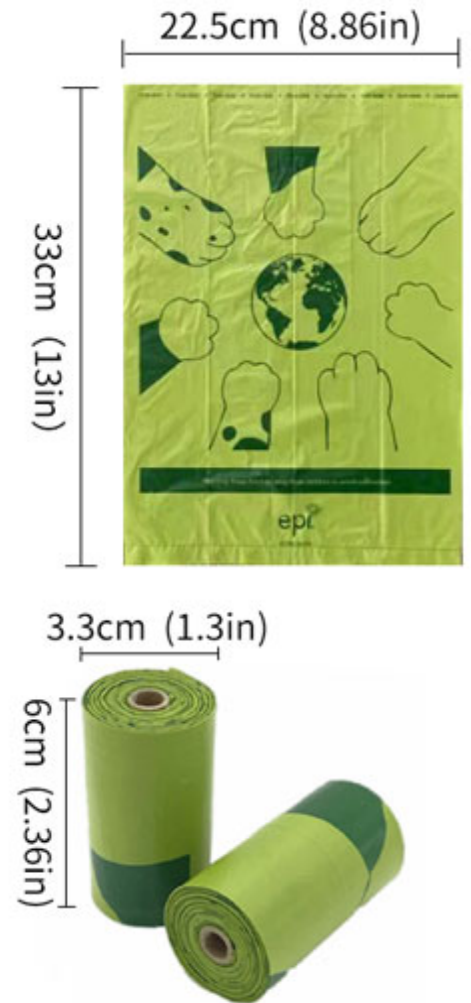

Poop Bag

Item NO.PG001

POINT
BREAK
NOTCH

DURABLE

EASY TO
CARRY

CLEANER

NAME	Dog Poop Bags
MATERIAL	Compostable Material,PLA,PBAT,EPI+HDPE
SIZE	22.5x33cm (8.86x13in)
WEIGHT	260g / Box
PACKAGE SIZE	6.2x6.3x12.5cm (2.44x2.48x4.9in)
SPECIFICATION	15bags/roll , 8rolls/box , 36bxs/carton

Poop Bag

Item NO.PG002
100% Biodegradable

NAME	Corn Starch Base Dog Poop Bags			
MATERIAL	PE+Corn starch base			
SKU	SIZE	WEIGHT	CARTON	
15/Box	16.2*9.7*6.5cm (6.4x3.8x2.6in)	590g	53*23*29cm (21x9x11.4in)	20/carton (12kg)
24/Box	23*13*6.5cm (9x5.1x2.6in)	941g	53*23*29cm (21x9x11.4in)	16/carton (15.7kg)
1 Volume	23x33cm (9x13in)	36g	48*30*35cm (19x12x14in)	750/carton (28kg)

RAW MATERIALS

PROCESSING

USE

RETURN TO NATURE

DEGRADATION

DISCARD

Poop Bag Item NO.PG003

NAME	EPI Degradable Dog Poop Bags
MATERIAL	EPI+HDPE
SIZE	23x33cm (9x13in) / 3x6cm(1.18x2.36in)
THICKNESS	0.012mm
COLOR	Customizable