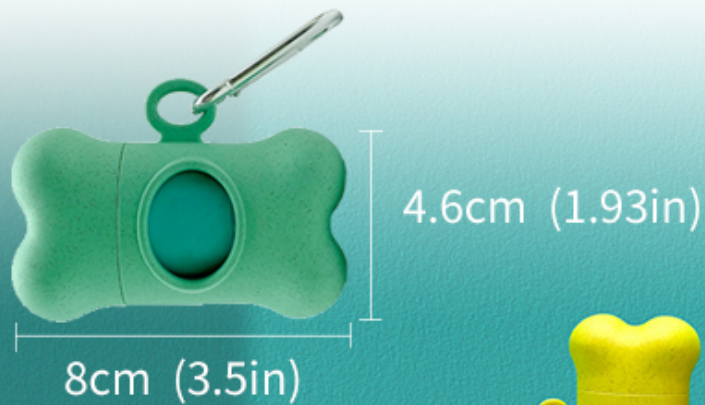

Poop Bag Dispenser Item NO.PD001

NAME : Outdoor Poop Bags Box

MATERIAL : Wheat Straw

SIZE : 4x4.6x8cm (1.57x1.8x3.15in)

COLOR : 

WHEAT STRAW
ENVIRONMENTAL PROTECTION
MATERIAL

SMALL AND PORTABLE
EASY TO MASTER