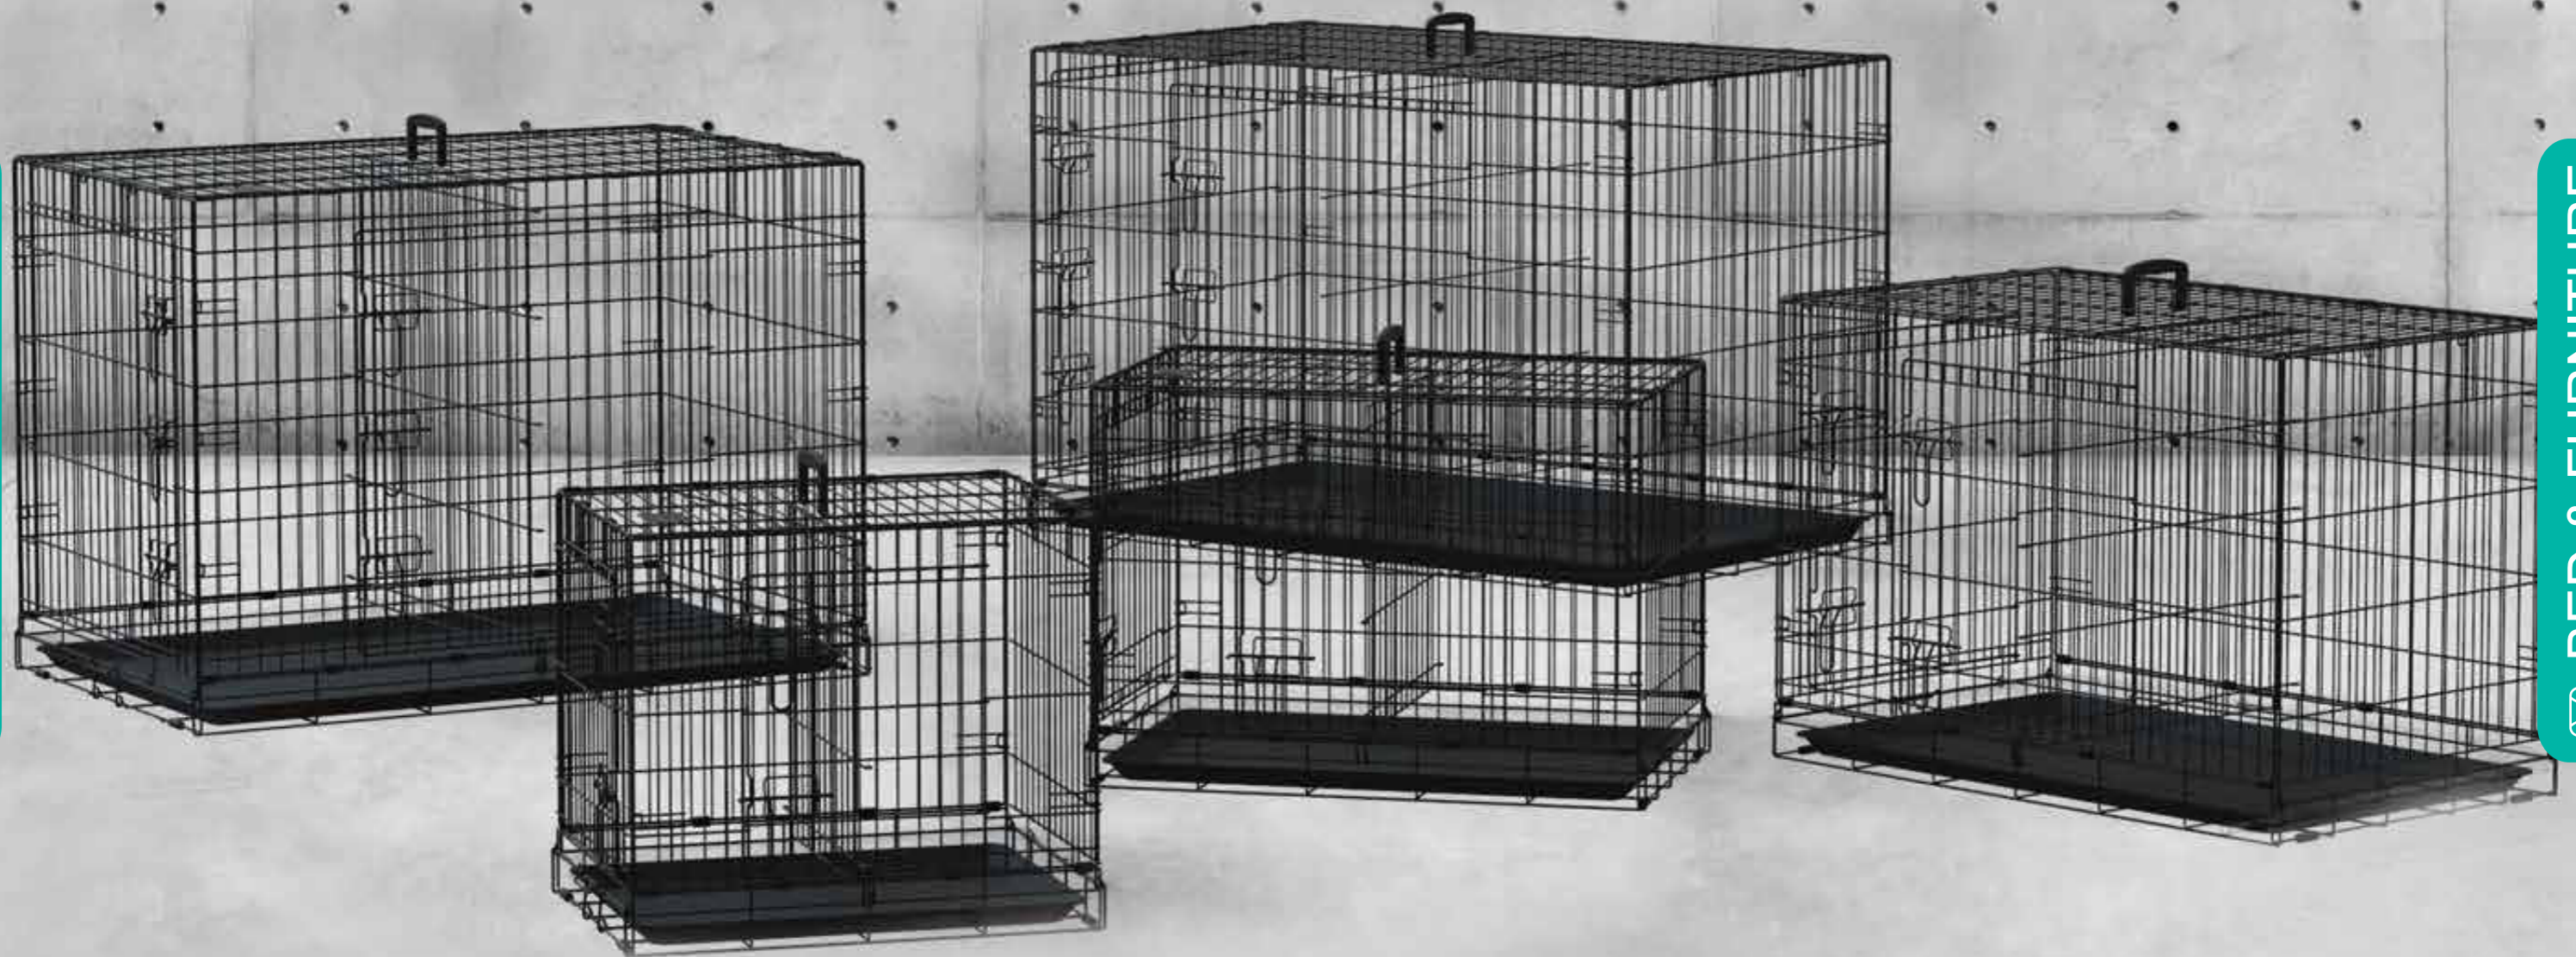

2-Door Wire Crate

BED & FURNITURE

BED & FURNITURE