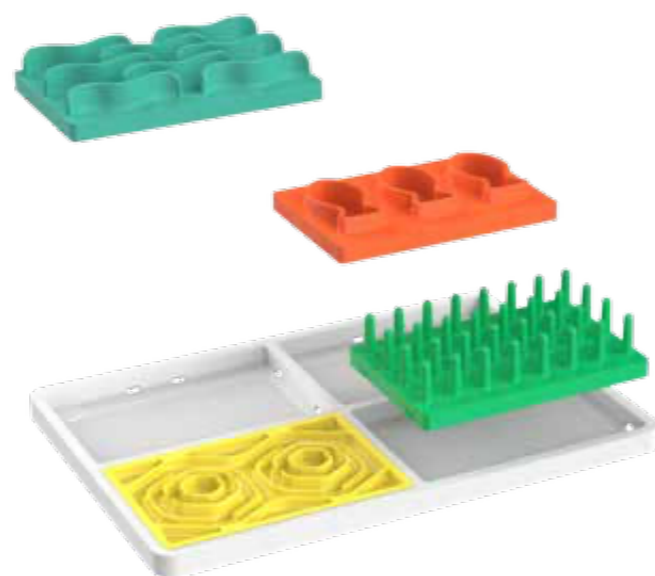

11.5x11.5x1.75 in  
29x29x4 cm

X X X

PP

1 Waves slits, pull food out of it

2 Labyrinth with skills

3 Tpr for liquid treats

4 Fish cubicle for scoop out Treats with their paw

Anti-scoff Mat