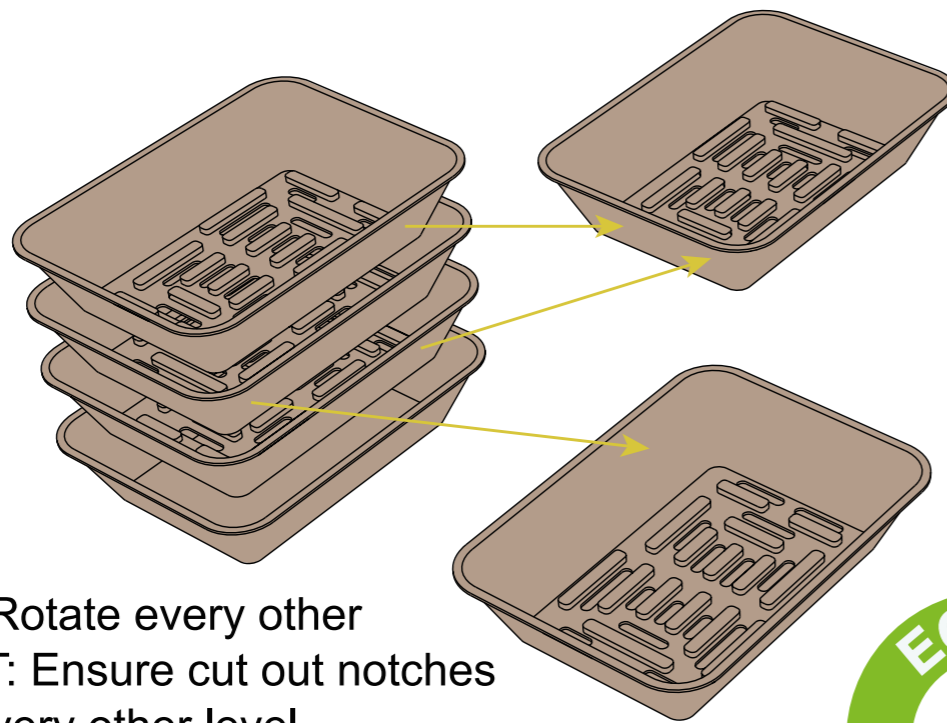

Set Up

Rotray 180° Rotate every other
IMPORTANT: Ensure cut out notches appear on every other level.

Place in litter box, fill with 2-3" clumping litter

CLEAN

CLEAN