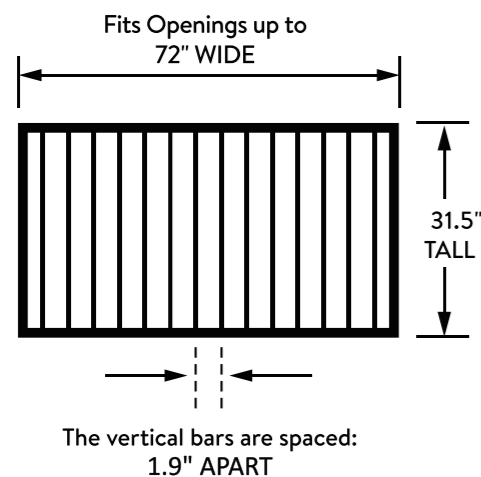

Foldable 4-panel gate

Sku# 35416

80x31.5 in
203x80cm cm

X X 1

Wood