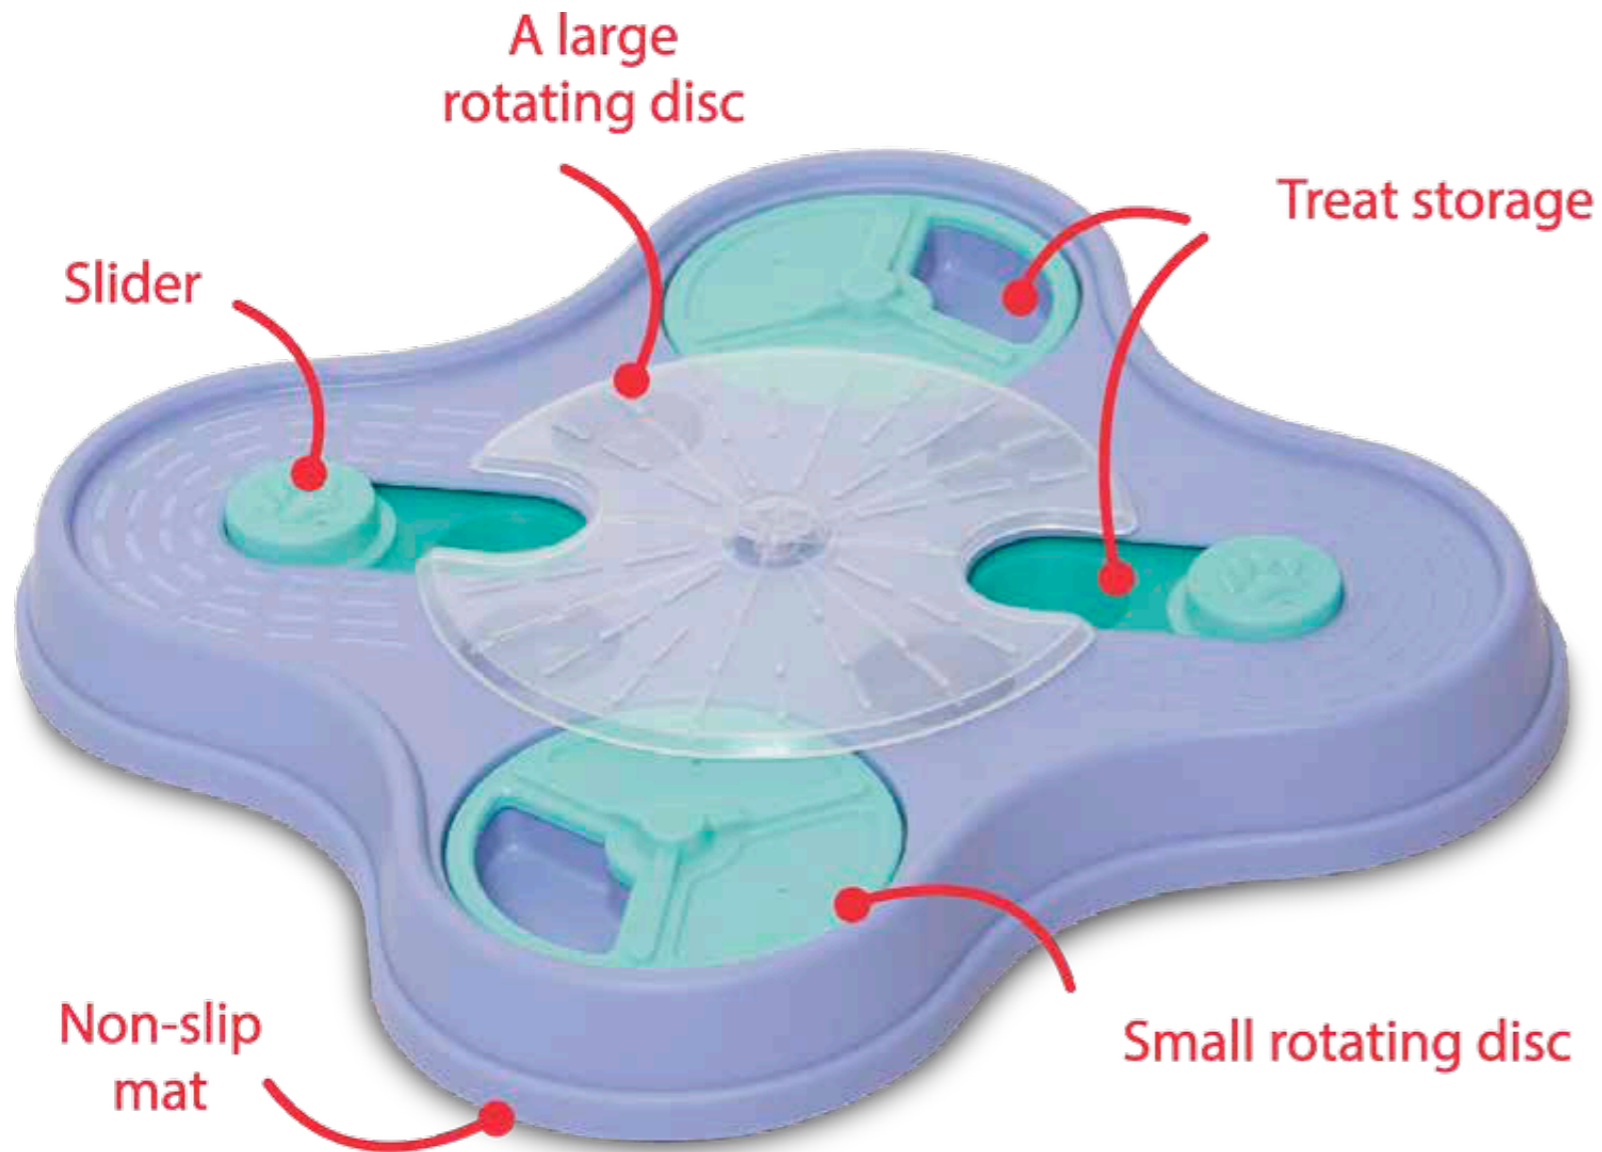

1

2

3

Puzzle & play Expert

Sku# 31791

11.5x11.5x1.75 in
29x29x4 cm

X X X

PP