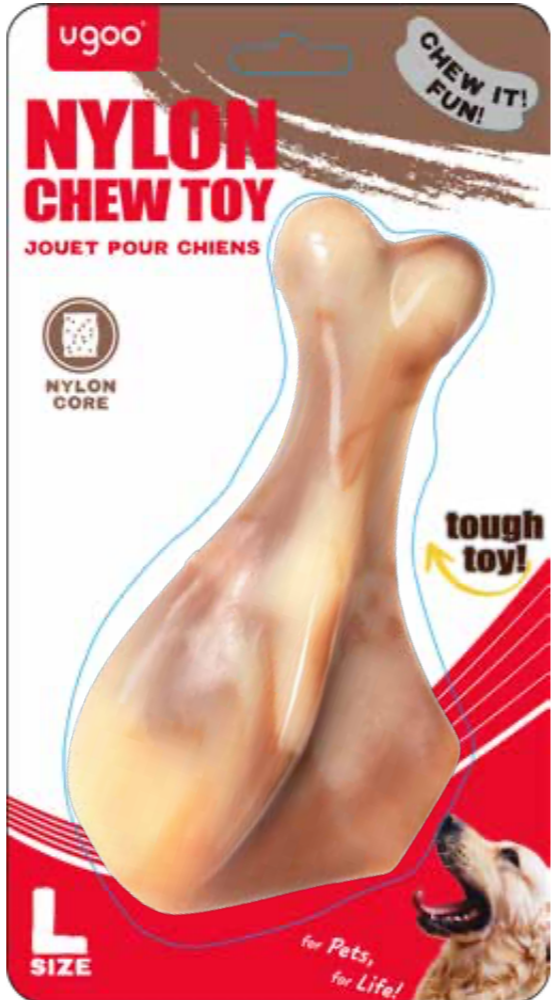

5.91x2.13x1.42 in  
15x5.4x3.6cm

X 6pcs 48

PP/wood shaving

**WOOD CHEW TOY**

SKU# 32336

7.4x2.4x1.61 in  
18.8x6.1x4.1cm

X 6pcs 24

PP/wood shaving

# WOOD CHEW TOY

**NYLON CHEW TOY**

SKU# 32329  
 5.94x3.07x1.38 in  
 15.1x7.8x3.5cm  
 X 6 pcs 48  
 Nylon  
 6 939127 323294

**WOOD CHEW TOY**

SKU# 32338  
 5.94x3.07x1.38 in  
 15.1x7.8x3.5cm  
 X 6 pcs 48  
 Nylon TPR  
 6 939127 323386

**NYLON CHEW TOY**

SKU# 32330  
 7.36x3.94x1.65 in  
 18.7x10x4.2cm  
 X 6 pcs 24  
 Nylon  
 6 939127 323300

**WOOD CHEW TOY**

SKU# 32337  
 5.94x3.07x1.38 in  
 15.1x7.8x3.5cm  
 X 6 pcs 48  
 Nylon TPR  
 6 939127 323379