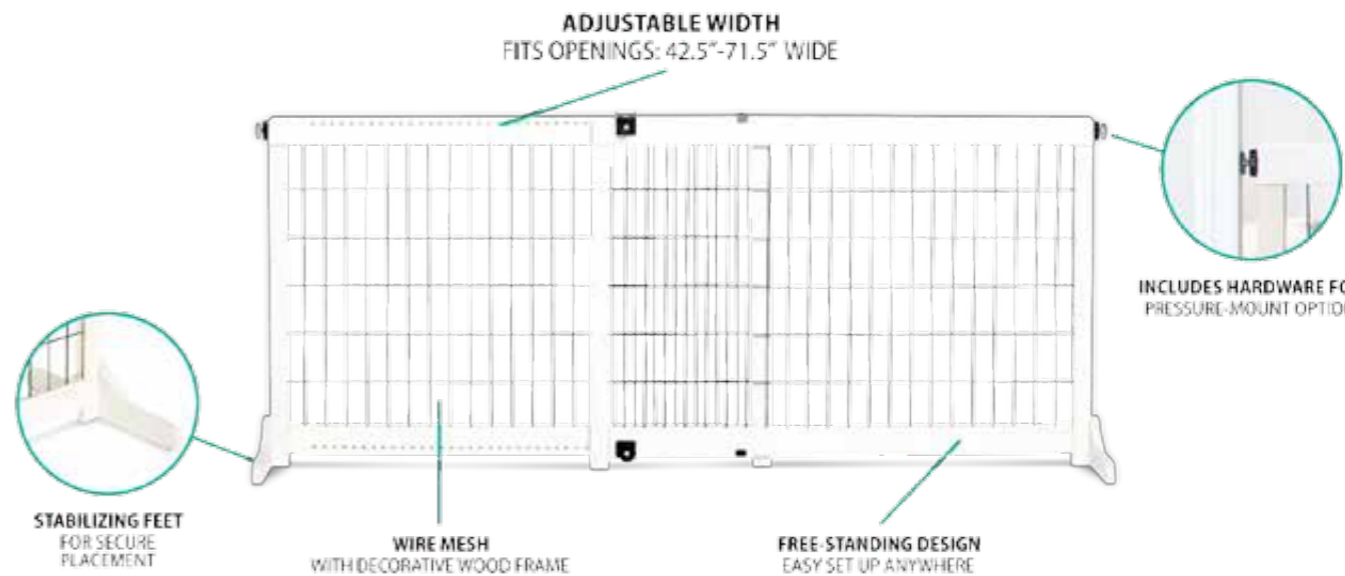

Wooden adjustable Gate L

Sku# 35418

42.5-68.7x28.5 in
107-175x72.3 cm

X X 1

Wood/Iron

BED & FURNITURE

BED & FURNITURE