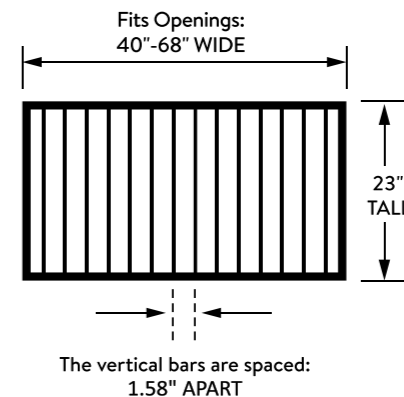

Wooden adjustable Gate M

Sku# 35417

40-68x23 in
101-172x58.4 cm

X X 1

Wood/Iron