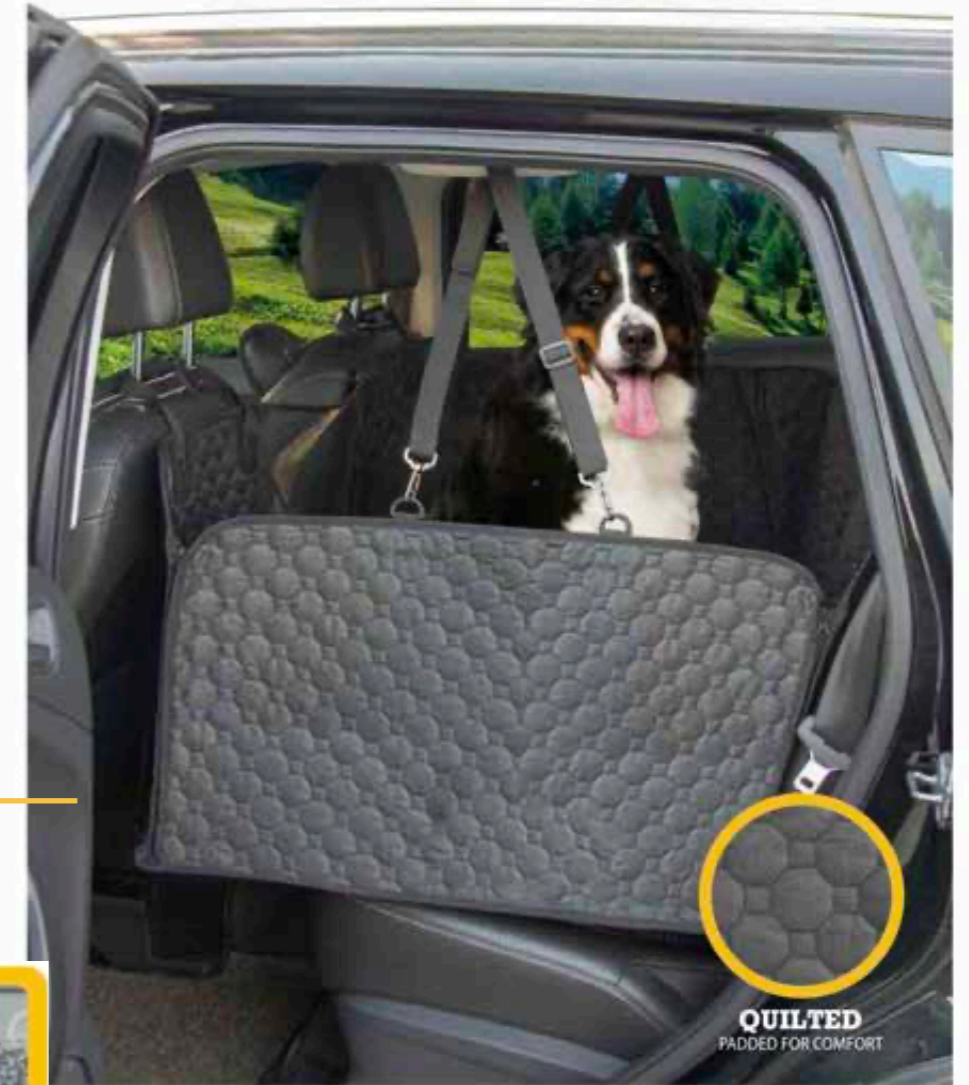

HAMMOCK SEAT COVER WITH PANEL

QUILTED
PADDED FOR COMFORT