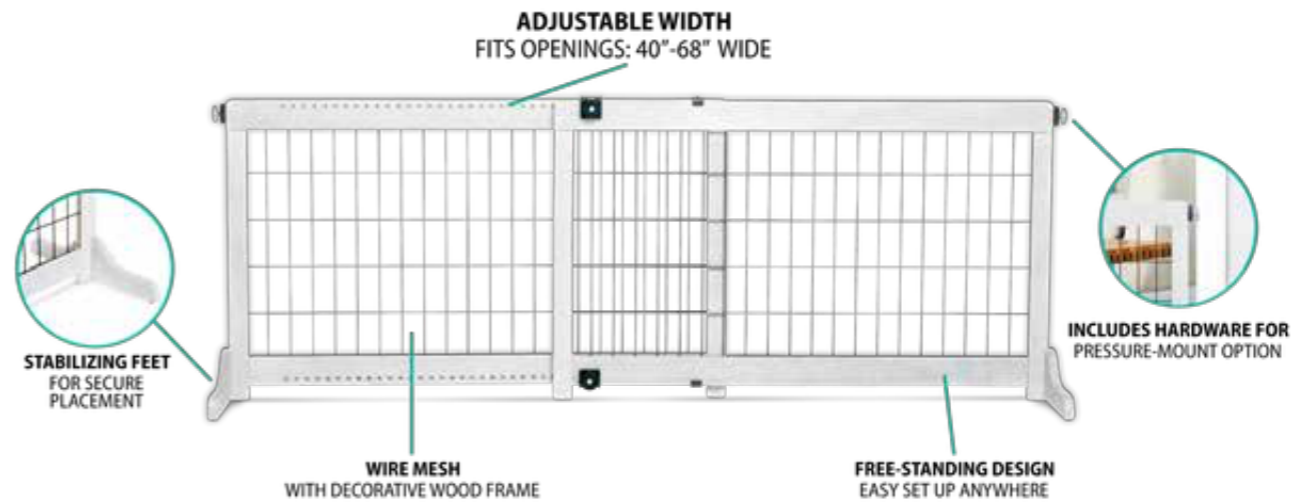

**QUICK & EASY
SETUP**