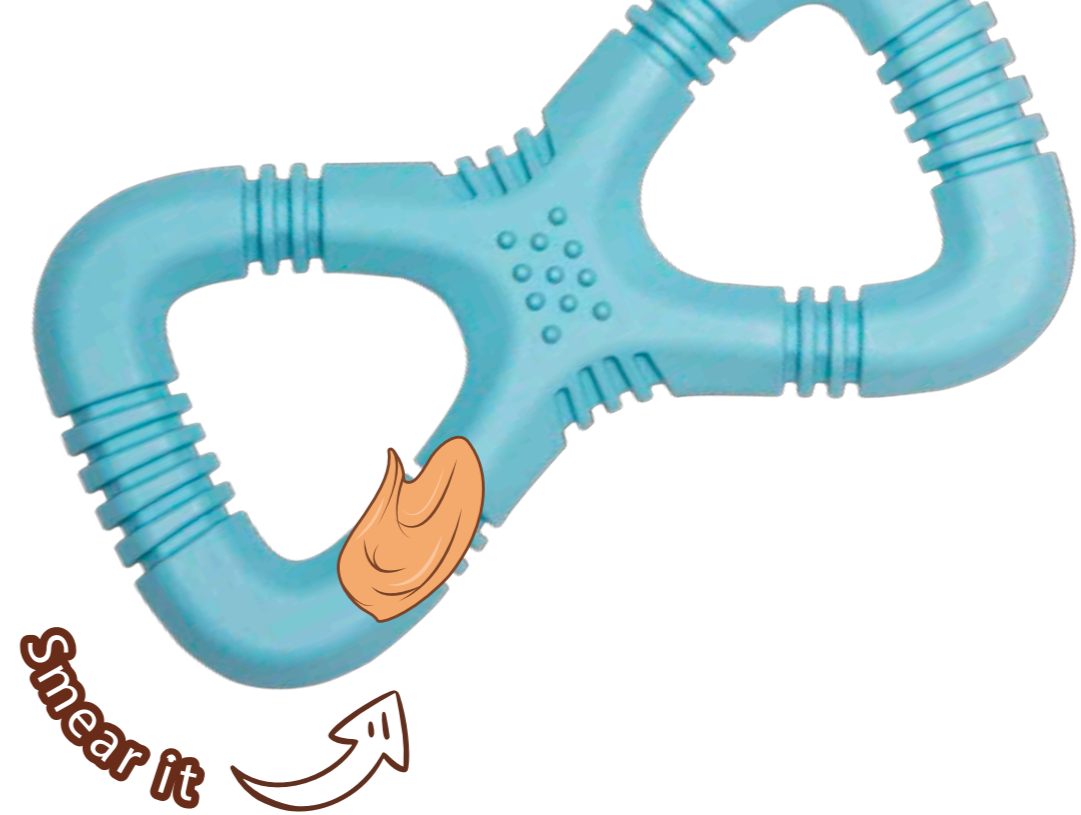

Rubber Tug M

Sku# 31872

4.09x0.91x7.91 in
10.4x2.3x20.1 cm

X 6 pcs 24

Rubber

6 939127 318726