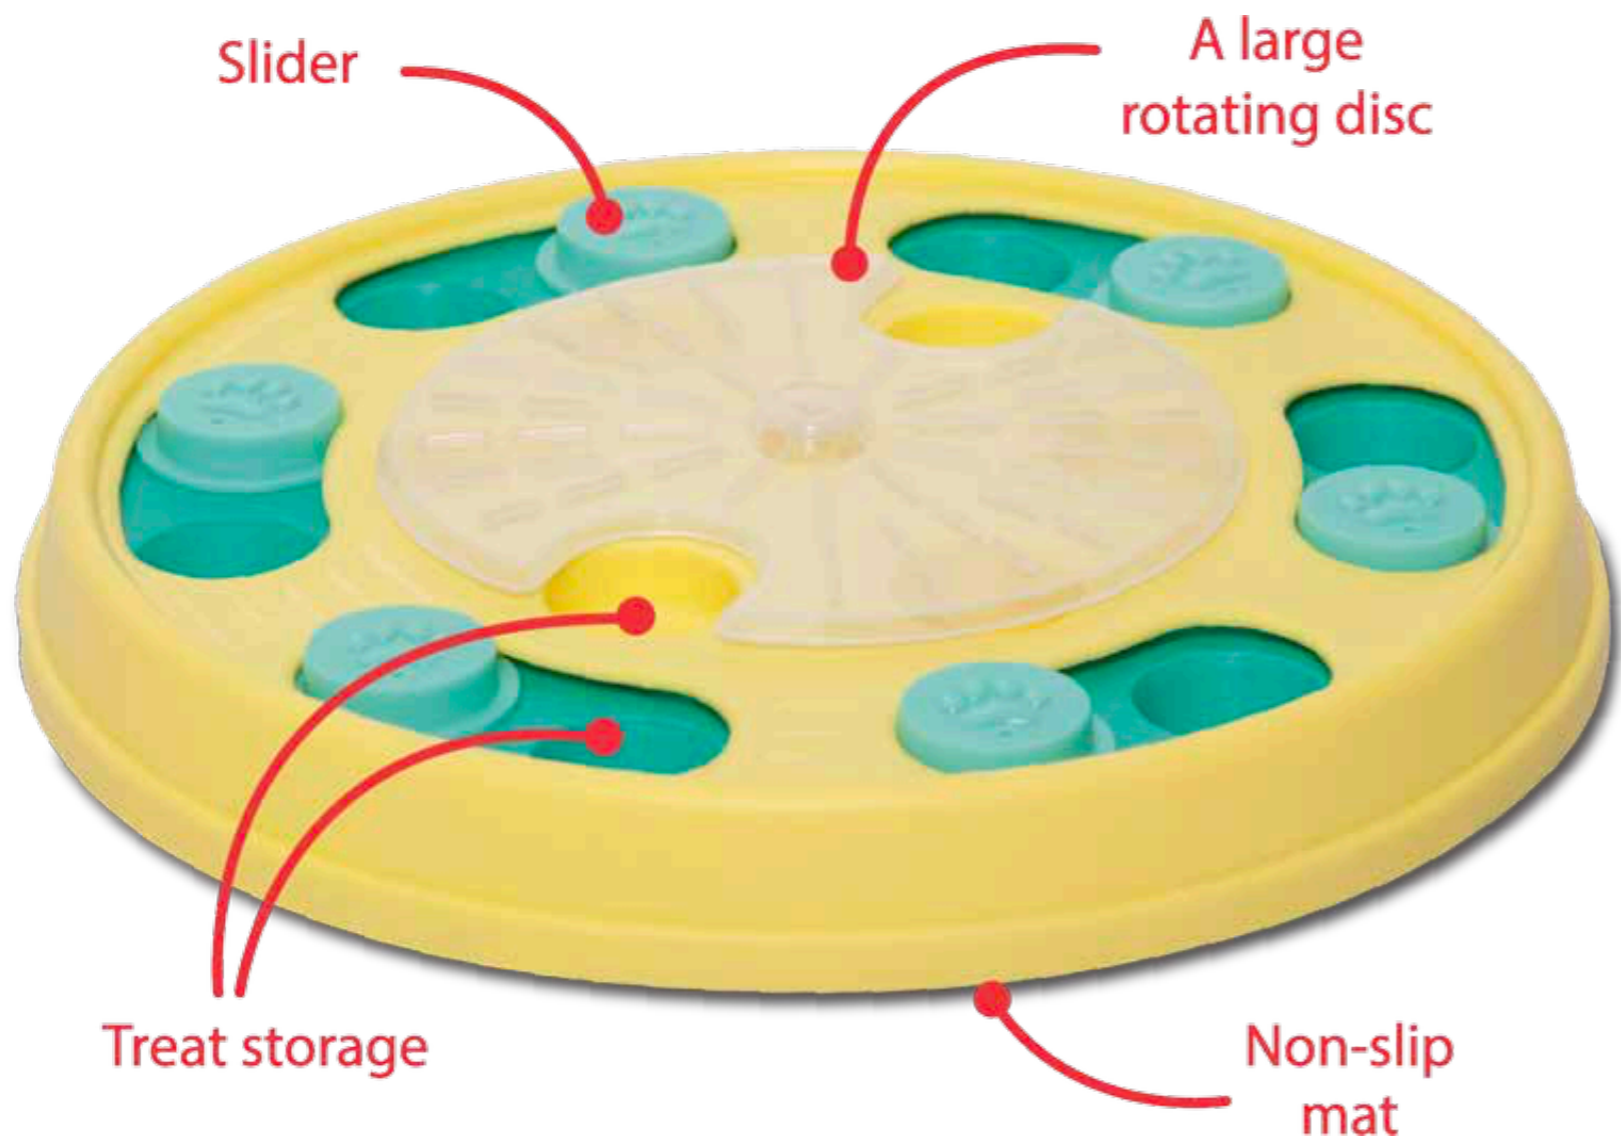

Puzzle & play Advanced

Sku# 31790

11.75x11.75x1.75 in
29.6x29.6x4.5 cm

6 X 1 X 12

PP

**FIND
HIDDEN
TREATS**