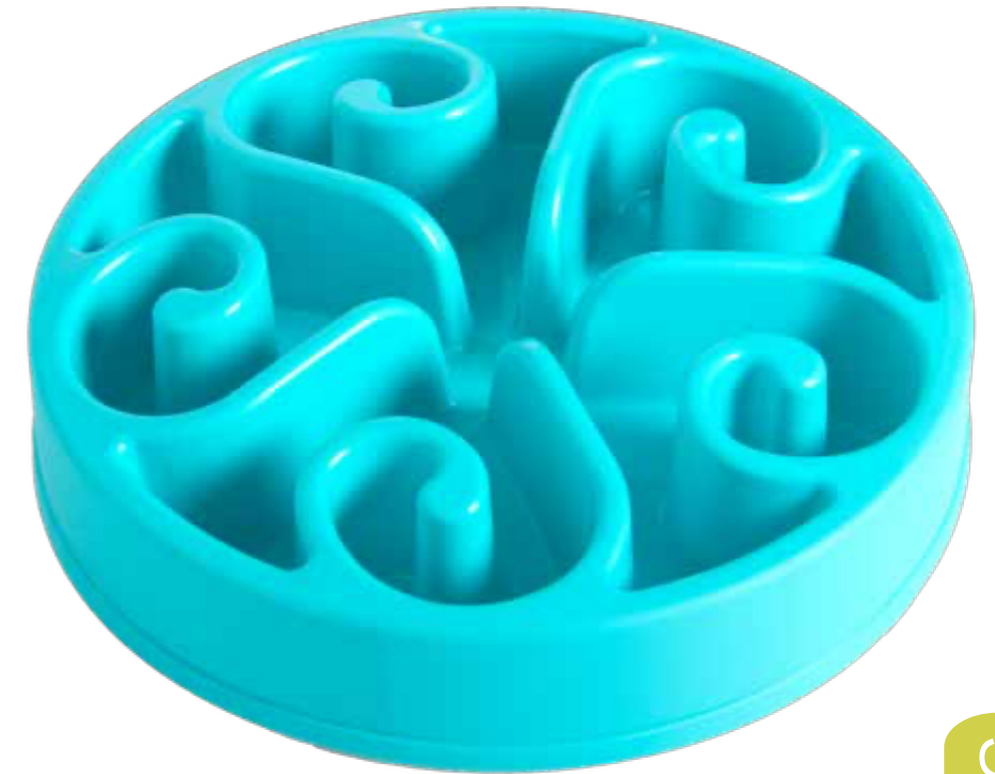

Good appetite

Slow Feeding Bowl L

Sku# 30504

14.5x14.5x2.5 in
29x29x6cm

X X 16

50.7 oz
1500 ml

PP

6 939127 305047

FEEDING

Slow Feeding Bowl M

Sku# 30503

7.5x7.5x1.5 in
19x19x3.8cm

X X 24

16.9 oz
500 ml

PP

6 939127 305030

**Resistant to
scratch & impact
easy to clean**