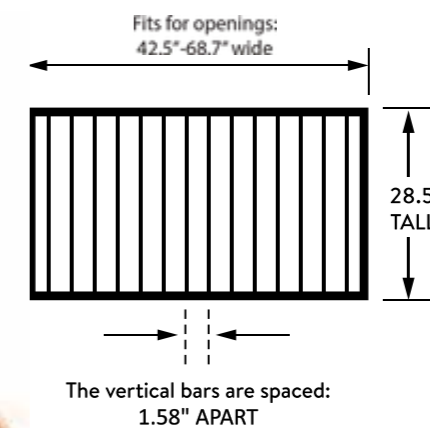

Wooden adjustable Gate L

Sku# 35418

42.5-68.7x28.5 in
107-175x72.3 cm

X X 1

Wood/Iron

BED & FURNITURE

BED & FURNITURE