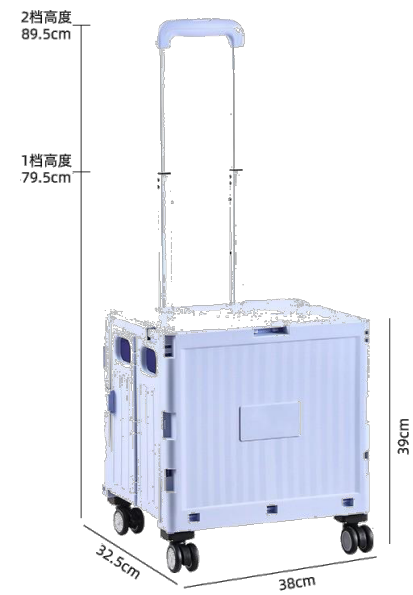

- Model: YN8816 (Medium)
- Material: PP+IRON+TPE
- Opening Size: 39*33*96.5cm
- Folding Size: 39*9/42*47.5cm (含轮子)
- Capacity: 38L
- Color: Gray/Black/Green
- Packing Size: 44.5*10.5*41.5cm
- G.W./N.W.: 3kg/2.7KG

Different

the right one is straight rod

- Model: YN8815 (Straight Rod)
- Material: PP+IRON+TPE
- Opening Size: 41.5*35*89.5cm
- Folding Size: 41.5*11.5*46cm
- Capacity: 38L
- Color: Gray/Moscow Green
- Packing Size: 43.5*11*48cm
- G. W. /N. W. : 3.63kg/3.1kg