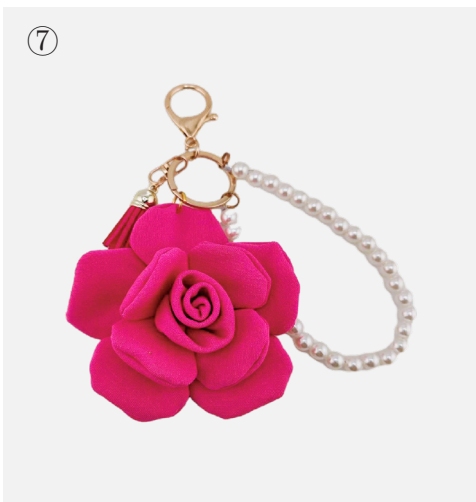

BE POSITIVE

**GP707139**

Product size: 12.5x5.5cm  
Material: resin  
Packing: backer

**GP707140**

Product size: 14.5x4.5cm  
Material: PU  
Packing: backer

**GP707141**

Product size: 12x7cm  
Material: PU  
Packing: backer

# MAKE IT SIMPLE

*Life is not measured by the number of breaths we take, but by the moments that take our breath away.*

① **GP707142** Keychain

Product size: 8.5x4cm  
Material: zinc alloy

② **GP707143** Keychain