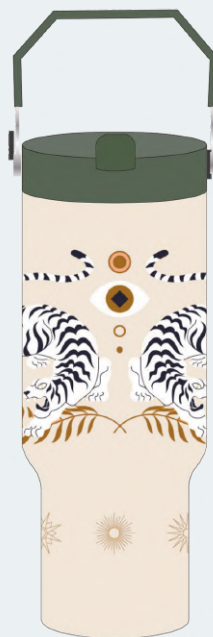

GC500078

Volume:360ml
Size:85x85x115mm
Material:stainless steel
Embellishment:3D printing,
1C paint spraying

One Lid for Two Uses

Coffee Mouth
perfect for hot beverages

Straw Nozzle
suitable for iced drinks

GC500069

Volume:850ml
Size:85x67x237mm
Material:stainless steel
Embellishment:Water sticker,
1C paint spraying