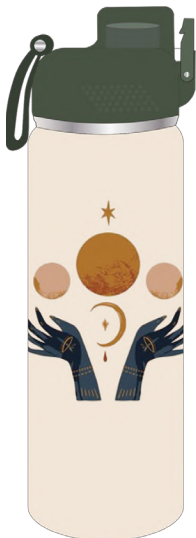

# BOHO MYSTERY

The boho mystery aesthetic combines vintage allure with a touch of the mystical, creating a fashion statement that is both timeless and alluring.

**GC500066**

Volume:900ml  
Size:85x65x260mm  
Material:stainless steel  
Embellishment:Water sticker,  
1C paint spraying

**GC500070**

Volume:600ml  
Size:72x55x275mm  
Material:stainless steel  
Embellishment:Bright polishing,  
1C spraying

**GC500068**

Volume:400ml  
Size:72x35x245mm  
Material:stainless steel  
Embellishment:Rubber paint,  
Hot stamping foil

**GC500075**

Volume:500ml  
Size:87x71x185mm  
Material:stainless steel  
Embellishment:3D printing,  
1C paint spraying

**GC500074**

Volume:600ml  
Size:75x75x245mm  
Material:stainless steel  
Embellishment:Water sticker,  
1C paint spraying