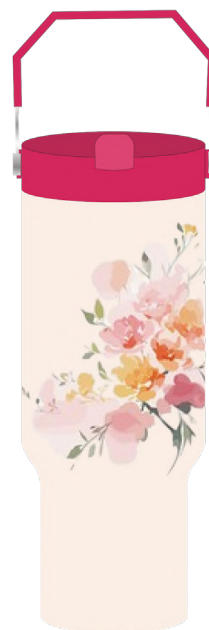

GC500086

Volume:600ml
Size:75x75x245mm
Material:stainless steel
Embellishment:3D printing,
4C paint spraying