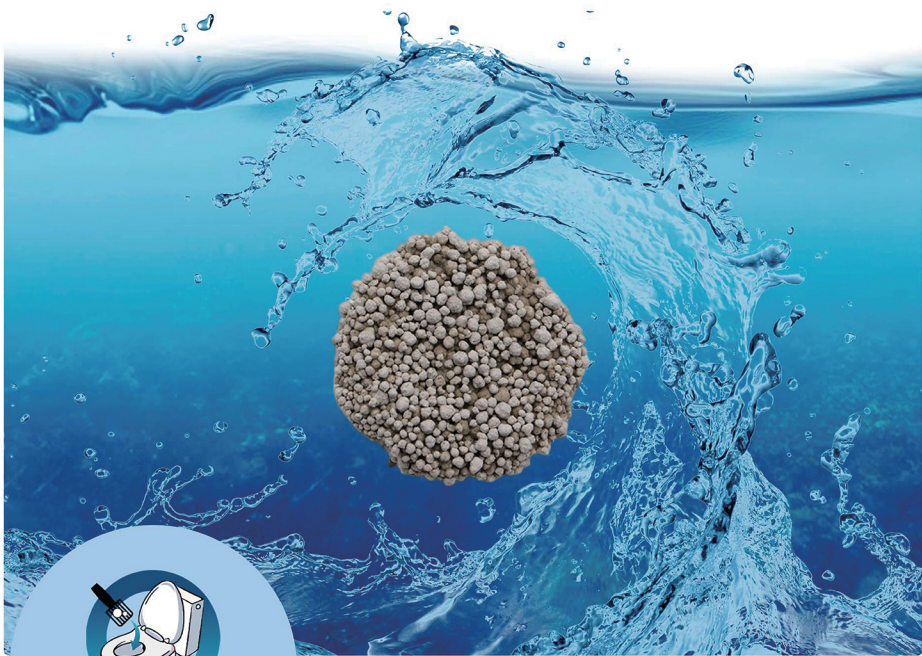

Super deodorant, super absorbent, soft texture, no dust, environmental protection.

05

HAMSTER BATHING
SAND

Pet
Application
Emily Pets[®]

Refreshing

Mildly cleansing

Fine powder

Comfortable

Take away grease and dirt

06

FLUSHABLE
CAT
LITTER

07

Odor control

Once the clumps come in contact with an amount of water, it will quickly start to dissolve and form a soft residue that can be easily get rid of.

Absorb Water

The arrival of the new general of mineral cat litter that is water soluble.

Super clumping speed

Quickly start to dissolve. It can be flushed.

Bulk Mineral

sand

08

PRODUCT CHARACTERISTICS: